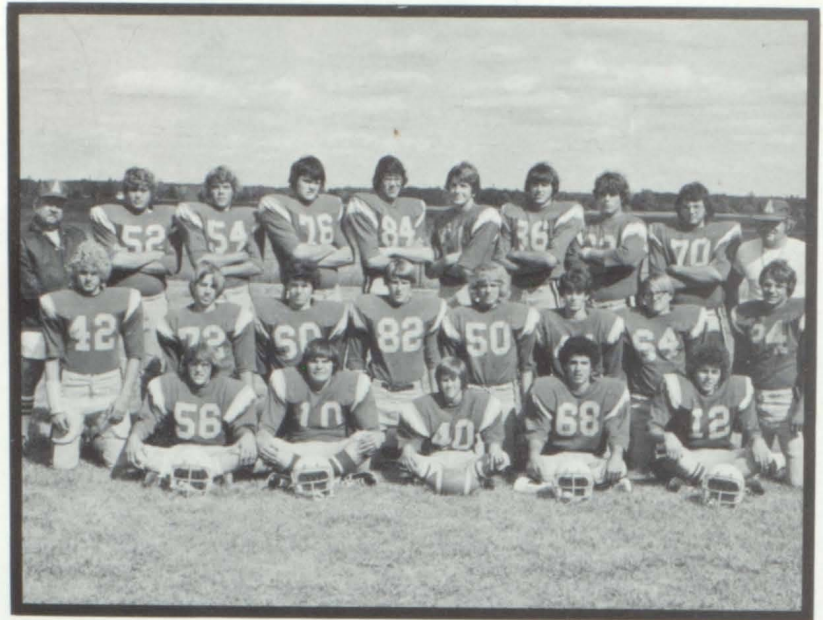

VARSITY FOOTBALL TEAM

Front Row Left To Right: Coach Hendricks, Larry Tupica, Kim Bigelow, Rob Seals, Bill Terrell, Frank Sourek, Lynn Crumbaugh, Kurt Bigelow, Jeff Ringle, Coach Andersen. Middle Row: Ron Saylor, Tony Gall, Wayne Collins, Chris Kindel, Paul Howard, Greg Paksi, Dave Emery, Ed Swanchera. Front Row: Jeff Kral, Kelly Mills, Rick Rinard, Dale Wehner, Frank Gross.

The thrill of victory and the agony of defeat were but two of the many experiences shared this fall by the Ashley Bears. They struggled for every yard and celebrated every victory. Injuries and defeats were taken in stride. The battles didn't always go according to plan, but then what does. The season ended with a come-from-behind 36-36 tie and proved once more the Bears never really give up. Onward and upward.